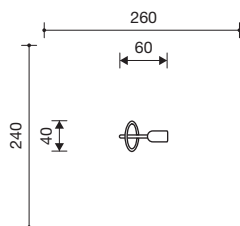

5.52409/5.52459

5.52439/5.52449

veerwipjes taurus - duet - mino

5.52409/5.52459 taurus

5.52429/5.52479 duet

5.52439/5.52449 mino

1 : 100

Speelwaarde